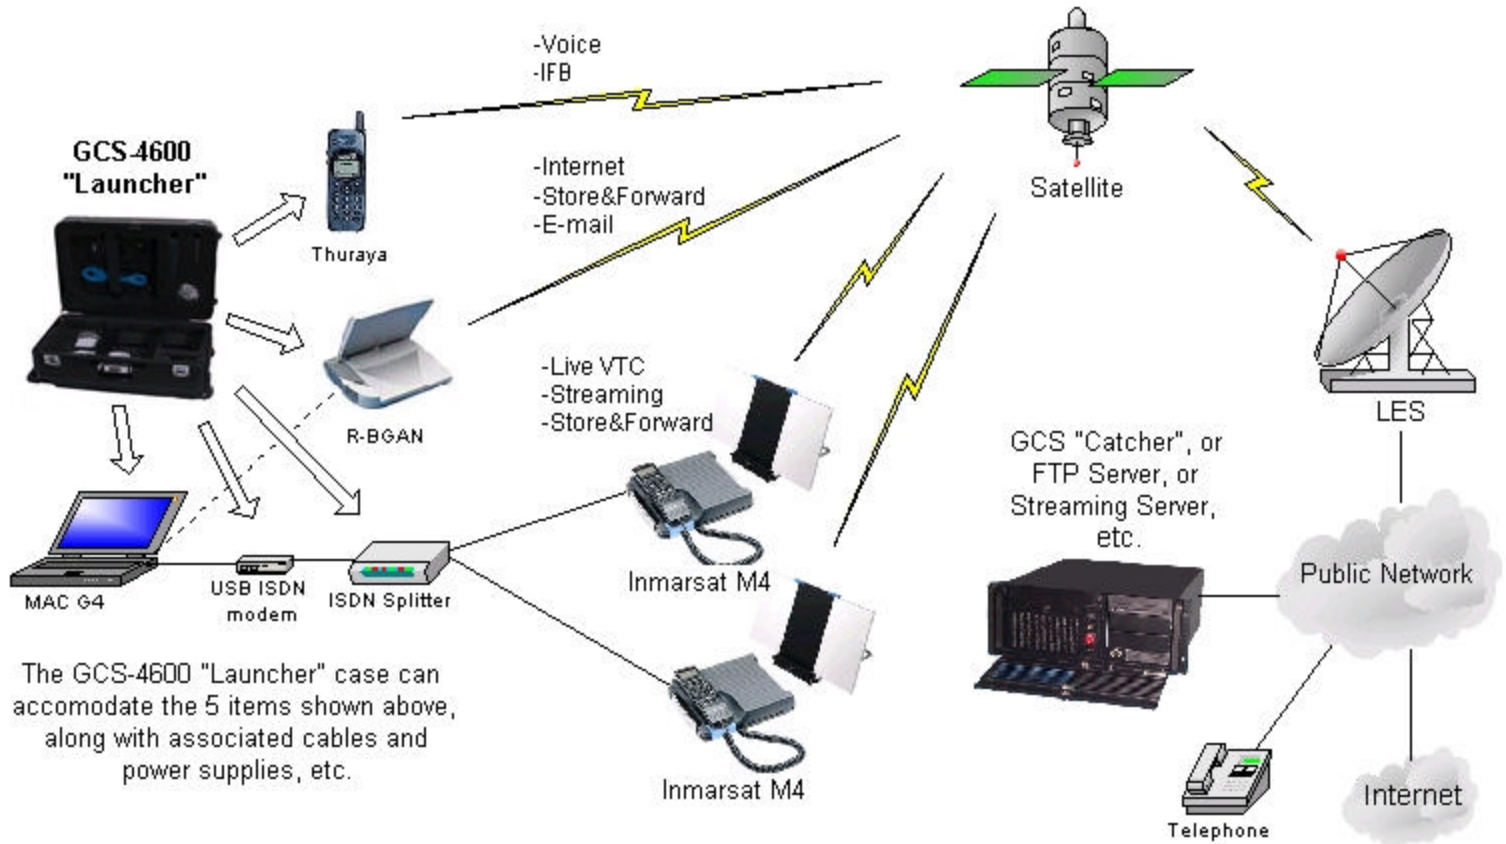

GCS-4600 "Launcher"

Mobile Satellite Communication Kit

Case Specifications

Dimensions: approx. 22"x14"x8.5" (56x36x22cm)
Weight: approx. 24lbs (11Kg)

Options

GCS-4600-00 Case with R-BGAN, Thuraya, USB ISDN modem, ISDN splitter
GCS-4600-01 Case with cut-outs only

Global Communications Solutions, Inc. (GCS), is a supplier of satellite, wireless and terrestrial products and turnkey systems solutions to U.S. and International, military, government and commercial enterprises. GCS offers fully integrated telecommunications solutions with all the necessary services for almost any communications requirement.