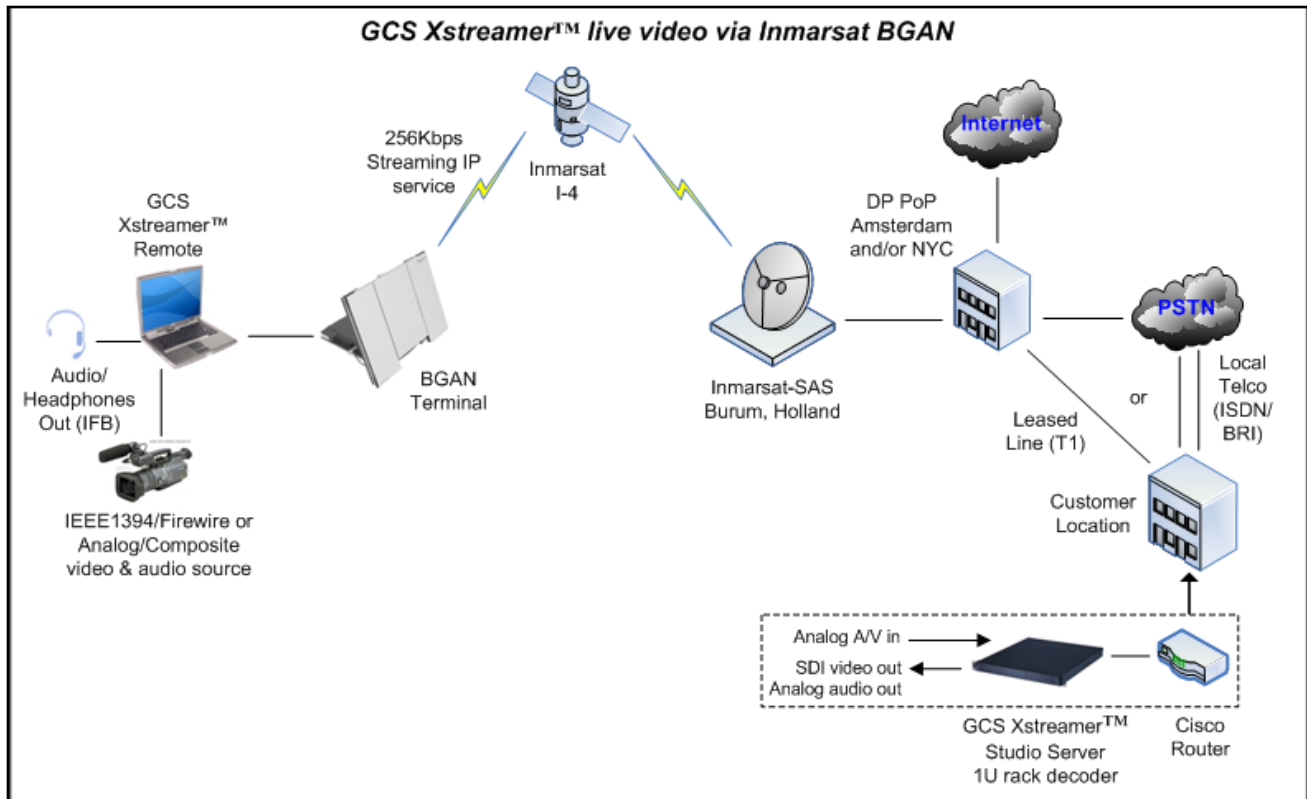

GCS Xstreamer™ 2-way Video & Audio Streaming

Xstreamer™ Remote is a software-based video and audio transmission solution designed to operate over wireless networks such as Inmarsat, VSAT, and 3G. Used in conjunction with the **Xstreamer™ Studio Server**, this system allows for the delivery of real-time, high-quality, 2-way video and audio over nearly any IP network, including high-latency satellite links.

Features/Benefits:

- High-quality video codec based on WMV9
- 2-way video and audio
- Highly configurable for operation over different types of networks
- Simple, easy-to-use interface
- Hands-free decoder (Studio) operation
- Selectable 15fps or 30fps video
- Supports bitrates from 64Kbps to 1.5Mbps
- Supports DV and analog (with adapter) A/V inputs
- NTSC and PAL
- Runs on most Windows XP PCs and laptops
- **Xstreamer™ Remote** software package is small enough to download and install in the field
- Tested and proven to work efficiently over Inmarsat BGAN

Applications:

- Live video reporting
- Surveillance
- Distance learning

Technical Specifications:

Xstreamer™ Remote

Video Resolution:	180x120, 360x240, 720x480 (DV) 160x120, 320x240, 640x480 (analog)
Frame Rate:	Full (29.97 fps NTSC, 25 fps PAL) Half (15 fps NTSC, 12.5 fps PAL)
Bitrate:	64Kbps to 1.5Mbps
Audio:	8Kbps (Truespeech), 11Kbps (Speex), 44.1Kbps (ADPCM)
Video input:	IEEE1394 (DV), composite analog (optional)
Audio input:	IEEE1393 (DV), analog mic in (laptop dependant)

Headquarters:

7640 Omnitech Place • Victor, NY 14564 USA
 Voice: +1.585.742.9100 • Fax: +1.585.742.1914
 Web site: www.globalcoms.com
 E-mail: info@globalcoms.com

Xstreamer™ Studio

Video output:	SDI, composite analog (option), or VGA
Audio output:	Unbalanced stereo (RCA)
Video input:	Analog composite
Audio input:	Line-level stereo (RCA)
Form factor:	1U rackmount chassis
PC specs:	P4 3.2GHz 800, 512MB DDR2 667, dual HDD (Raid 1)
OS:	Windows XP Professional